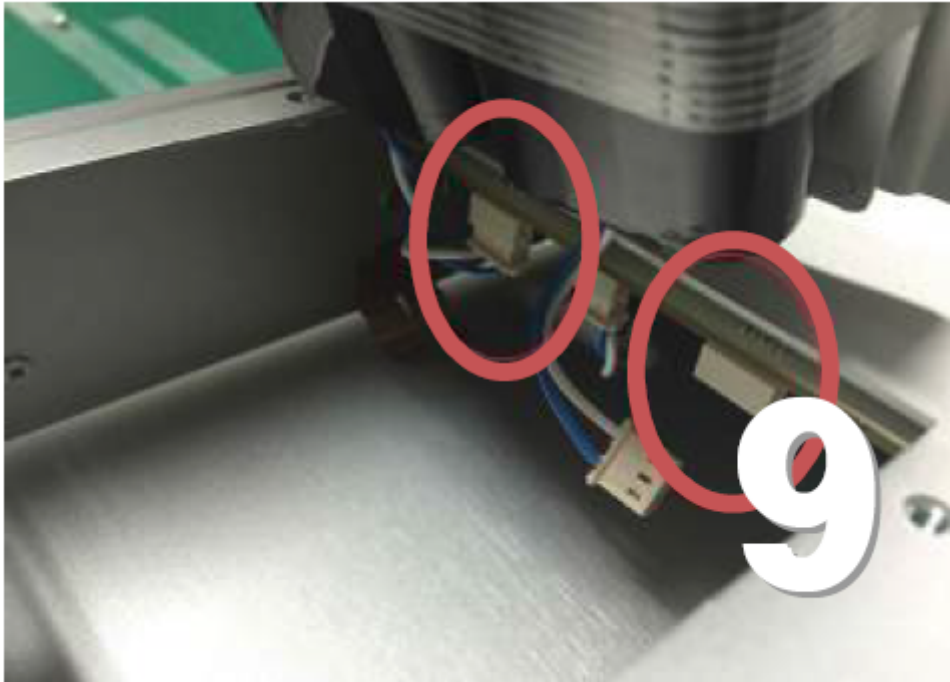

4

From: <https://www.wiki.sotm-audio.com/> - SOTM docs

Permanent link: <https://www.wiki.sotm-audio.com/doku.php?id=ko:how_to_replace_sdp-1000_battery_pack&rev=1550461290>

Last update: 2019/02/17 22:41