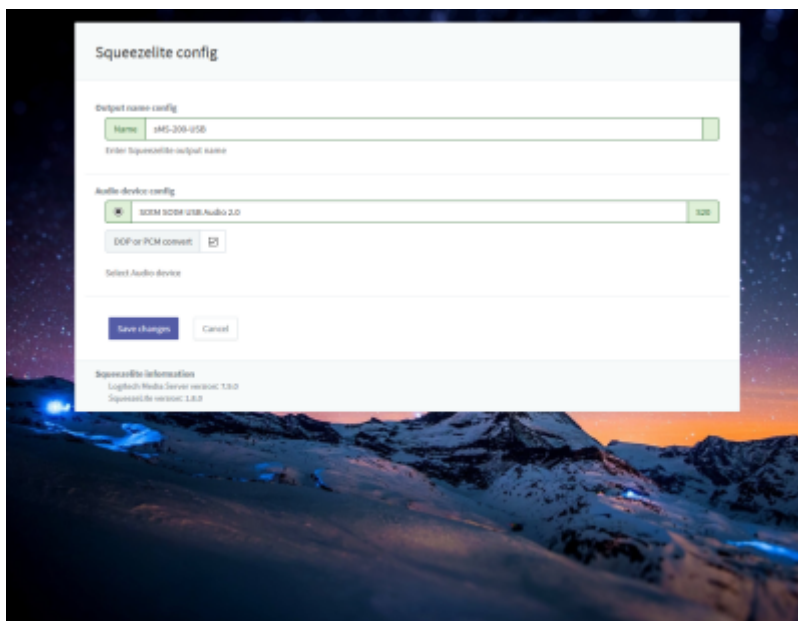

- Name: Logitech Media Server SMS-200 SMS-1000 Squeezelite .
- Audio device config: SMS-200 USB DAC 가 , USB DAC 가