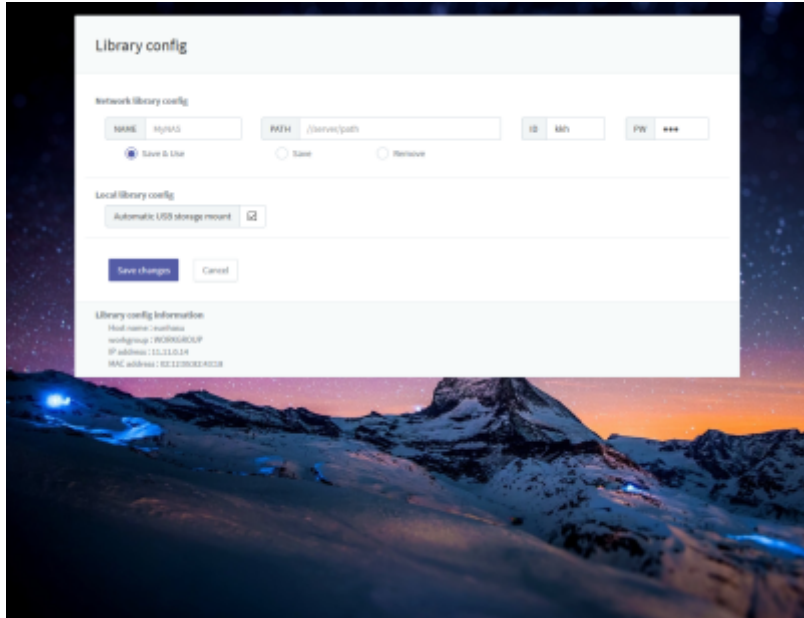

## Shairport

Apple    AirPlay

. Apple

- Host name: Host name SMS-200
- Workgroup: "WORKGROUP"
- Save & Reboot system:
- Cancel:

USB

- NAME: Logitech Media Server MPD
- PATH:

//SERVER\_NAME\_OR\_IP/SHARED\_FOLDER\_NAME