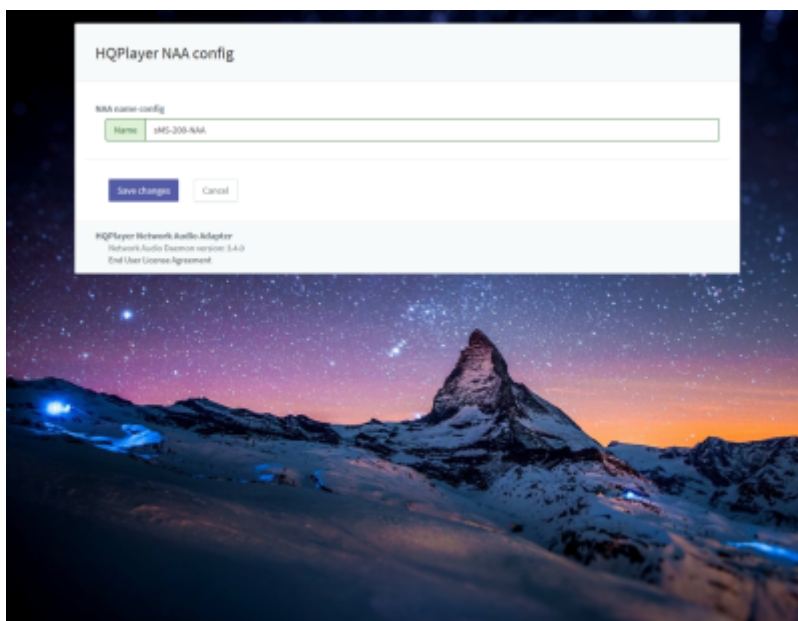

- Name: HQPlayer Desktop
- Save changes:
- Cancel:

HQPlayer NAA . MPD & DLNA 가