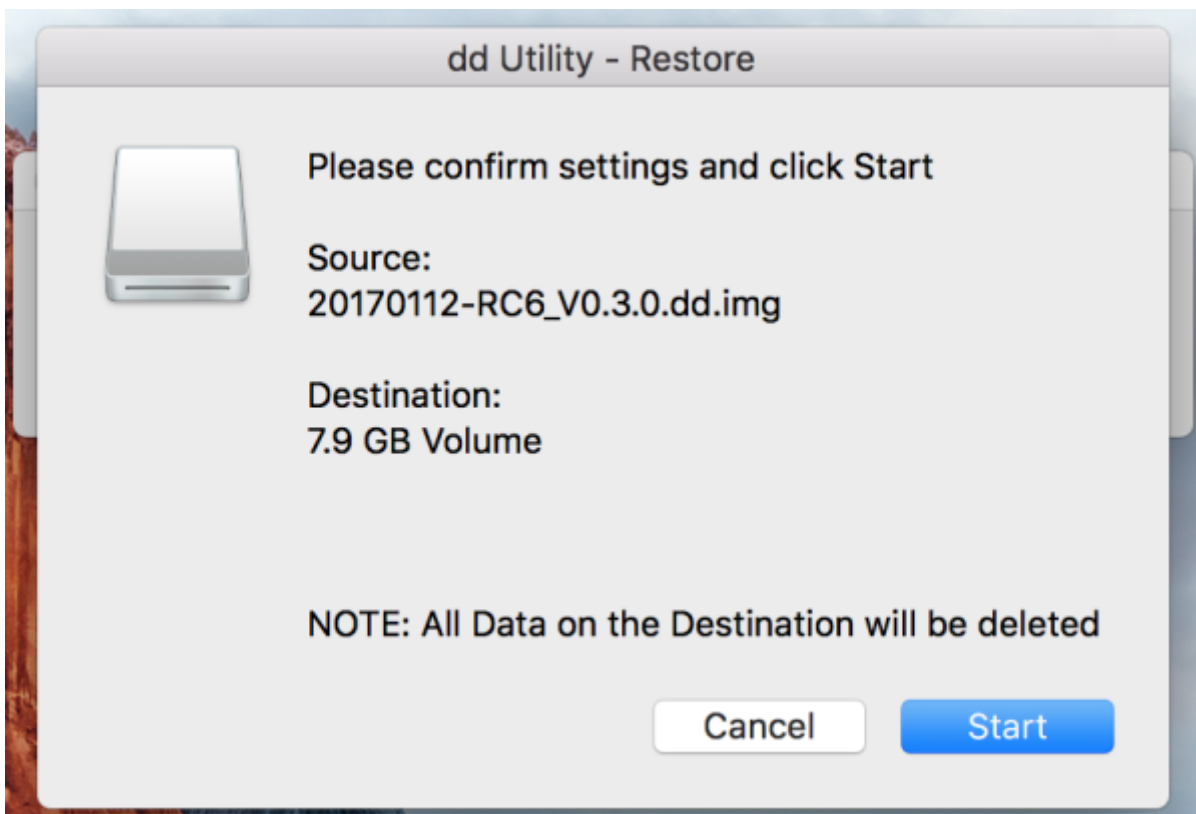

macOS

1. SD (3.0 GB .gz) new micro SD card image <https://www.thefanclub.co.za> [github](#)
2. dd-utility
3. SMS-200 SD PC SD

Start Restore

dd-utility 'Restore' .img

SD

sMS-200

SD

dd-utility