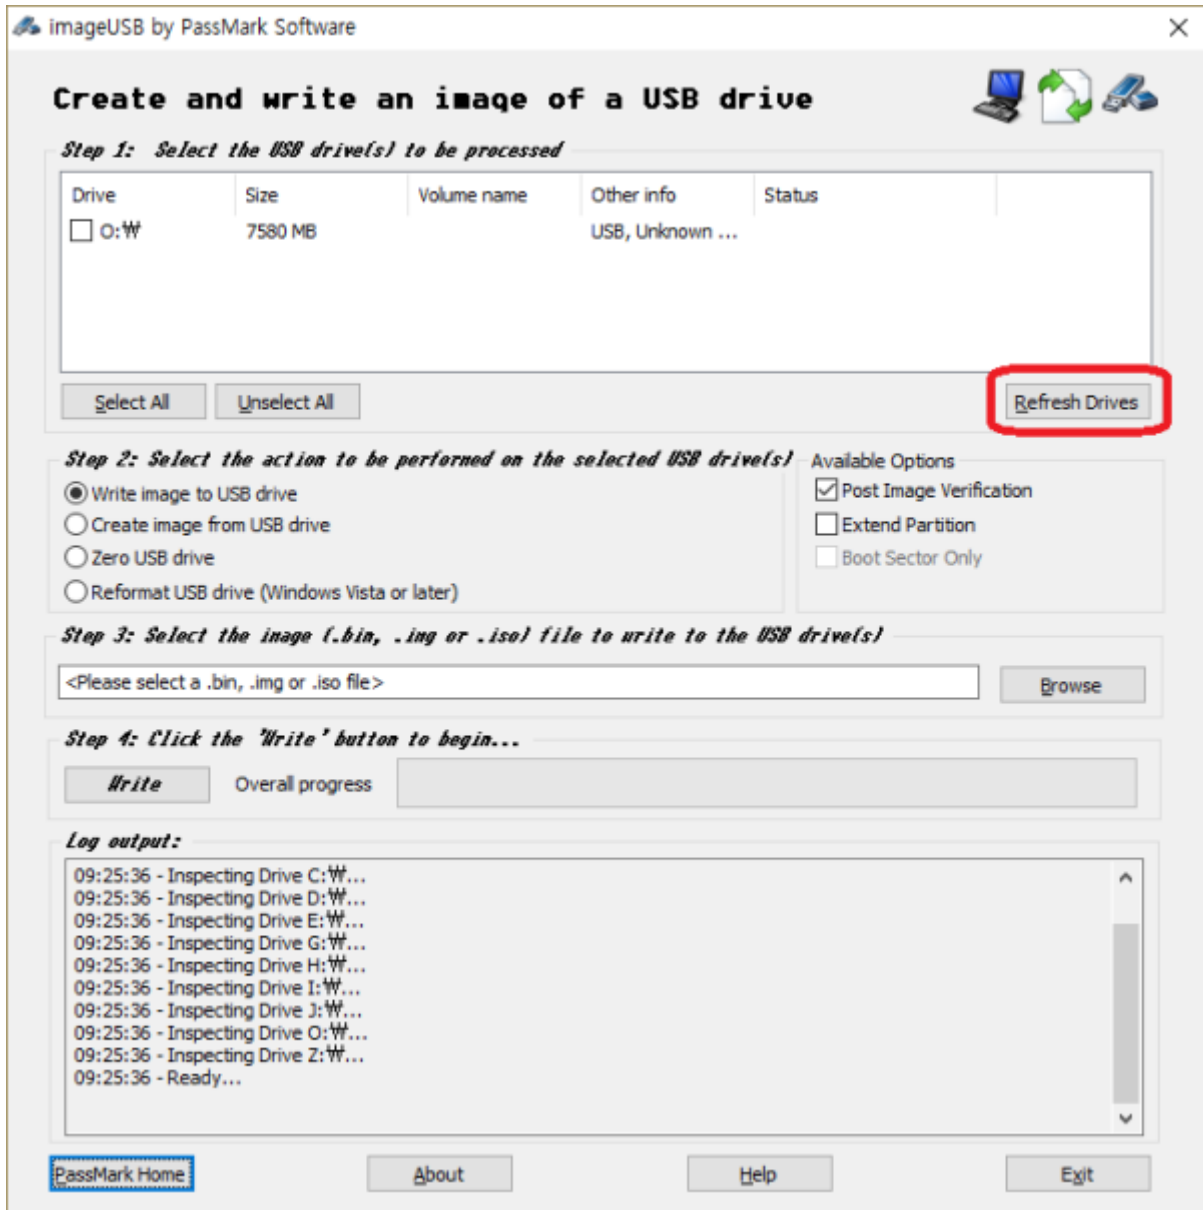

mSD

micro SD

Windows

1. SD
.(3.0 GB .gz) [new micro SD card image](#)
2. SD
.(7.9 GB .img)
3. PC [imageUSB](#) ,
4. SMS-200 SD
SD PC .

imageUSB

[imageUSB](#) , USB 가 ,
'Refresh Drives' .

USB

USB

'Browse'

'Write'

SD

1. 가 SD SMS-200
2. SMS-200

SD

The screenshot shows the Windows Disk Management console. At the top, a table lists the system's volumes. Below this, the details for Disk 0 and Disk 1 are shown. A red rectangle highlights the Disk 1 section, which includes a 286 MB primary partition, a 244 MB primary partition, a 6.88 GB primary partition, and 44 MB of unallocated space.