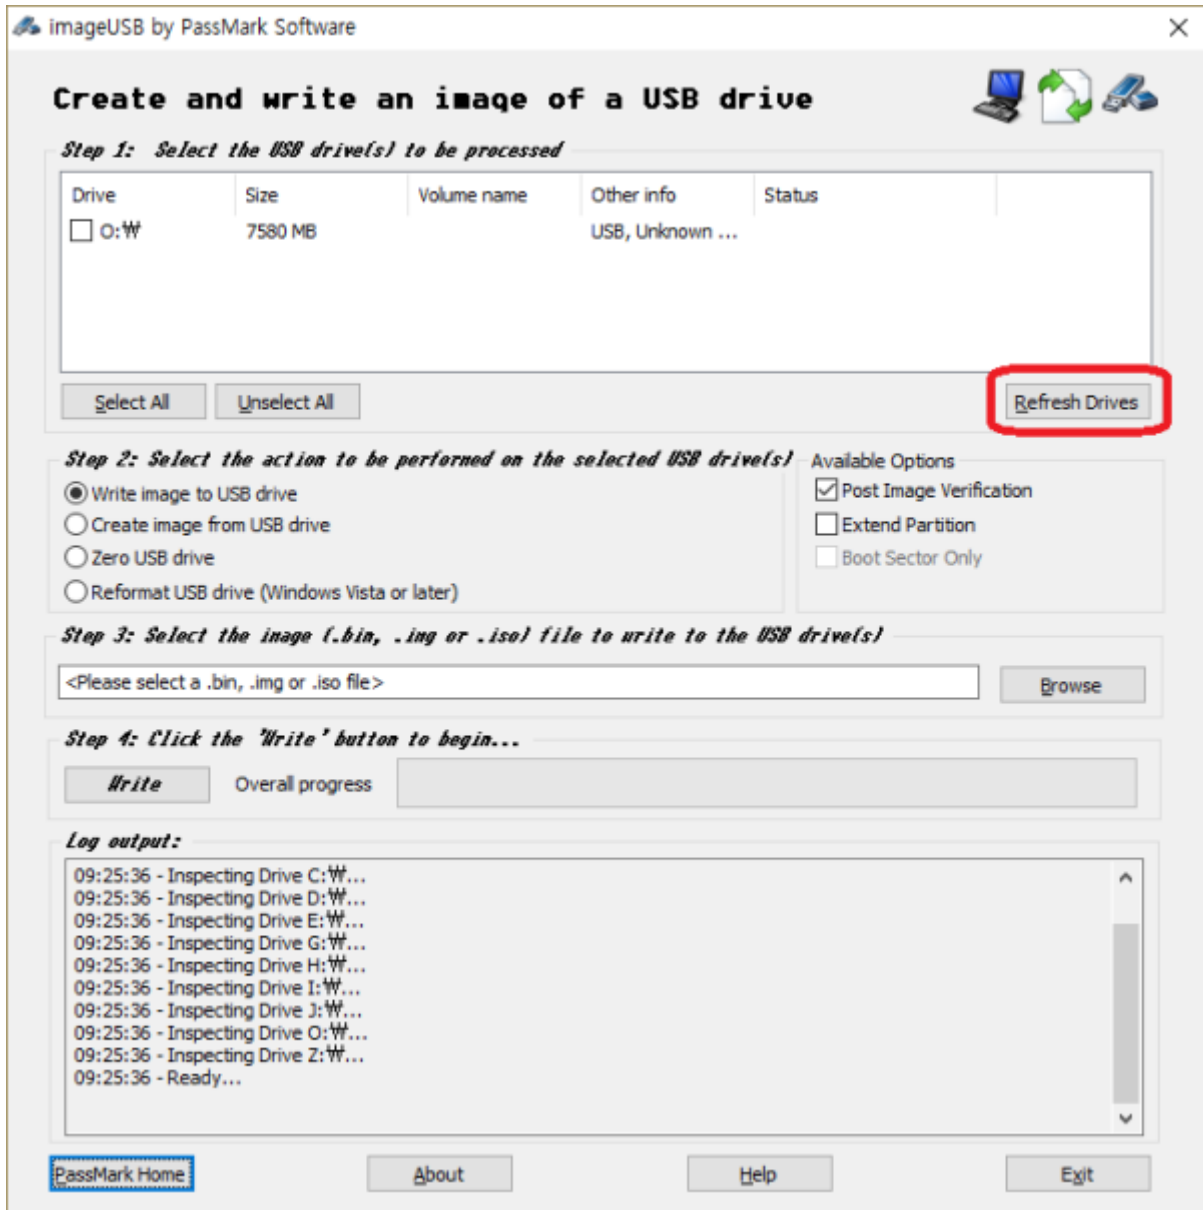

mSD

micro SD

Windows

1. SD
.(3.0 GB .gz) [new micro SD card image](#)
2. SD
.(7.9 GB .img)
3. PC [imageUSB](#) ,
4. SMS-200 SD
SD PC .

imageUSB

[imageUSB](#) , USB 가 ,
'Refresh Drives' .

USB

USB

'Browse'

'Write'

SD

1. 가 SD SMS-200
2. SMS-200

SD

The screenshot shows the Windows Disk Management console. At the top, a table lists the system's volumes. Below this, the details for Disk 0 and Disk 1 are shown. A red box highlights the Disk 1 section, which includes a 286 MB primary partition, a 244 MB primary partition, a 6.88 GB primary partition, and 44 MB of unallocated space.