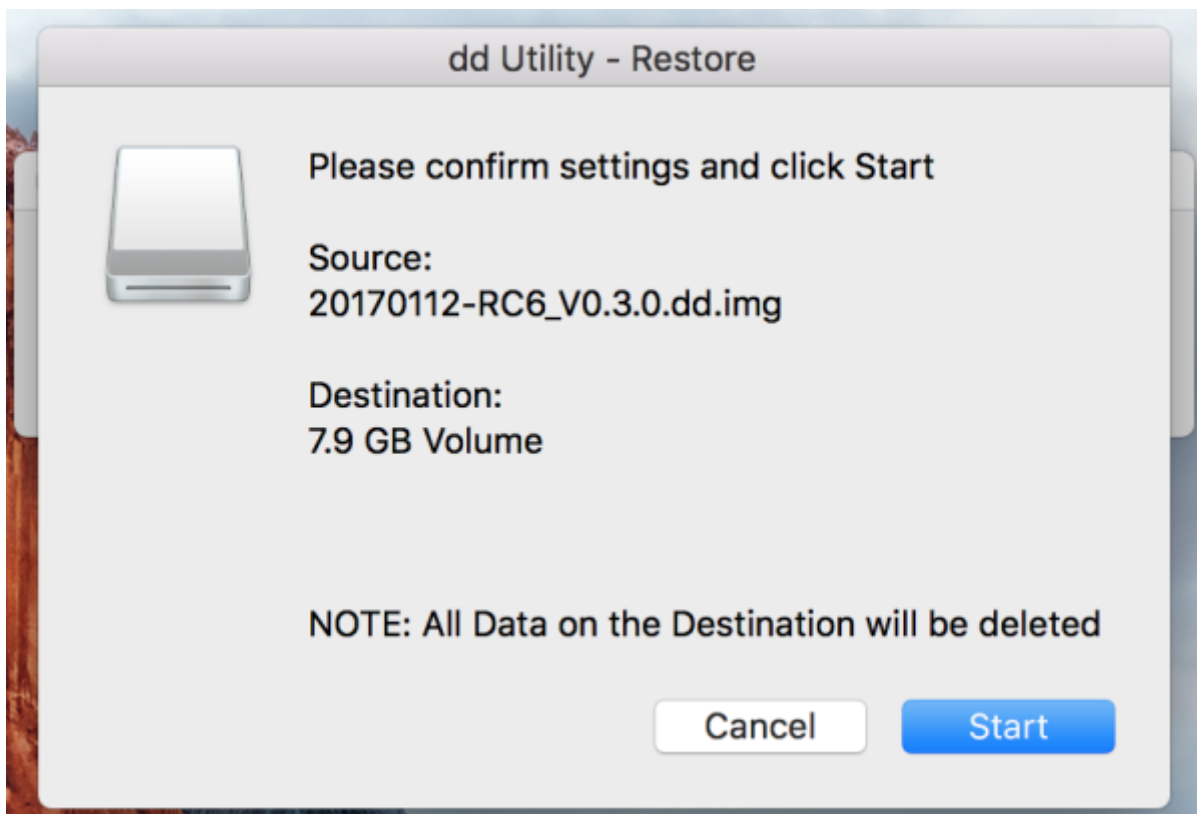

macOS

1. SD (3.0 GB .gz) new micro SD card image
2. dd-utility <https://www.thefanclub.co.za> [github](#)
3. SMS-200 SD PC SD

Start Restore

`dd-utility` 'Restore' .img

SD

sMS-200

SD

dd-utility