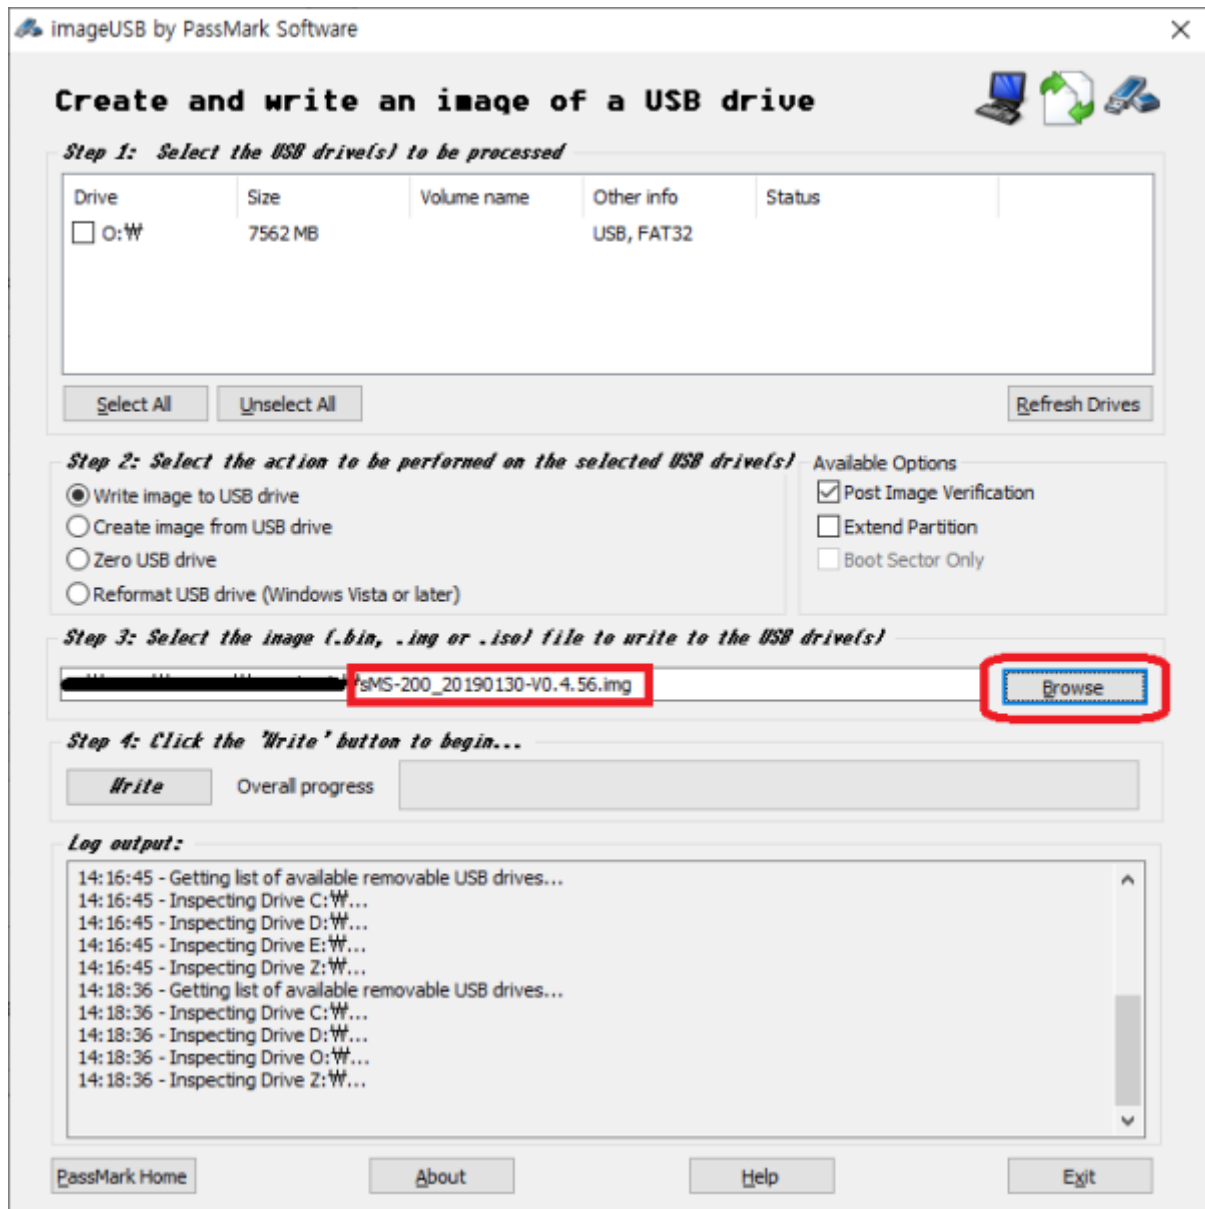

## imageUSB

[imageUSB](#) , USB 가 ,  
'Refresh Drives'

USB

USB

'Browse'

'Write'

SD

1. 가 SD SMS-200
2. SMS-200

## SD

The screenshot shows the Windows Disk Management console. At the top, a table lists the system's volumes. Below this, the physical disks are shown with their partitions and file systems. A red box highlights the partitions on Disk 1.