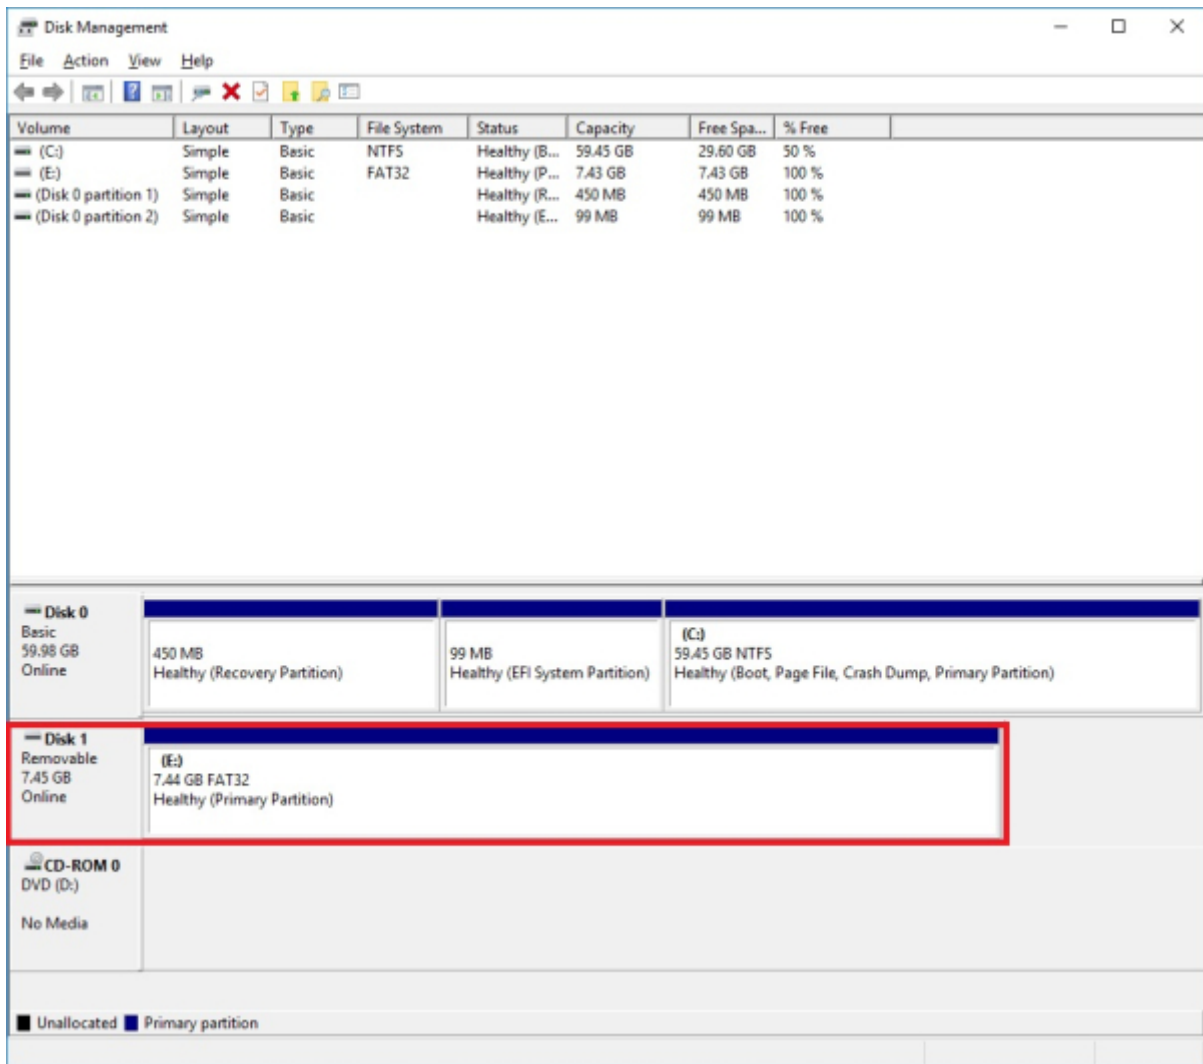

macOS

1. SD (3.0 GB .gz) new micro SD card image
2. dd-utility . <https://www.thefanclub.co.za> github
3. SMS-200 SD PC SD

Start Restore

dd-utility 'Restore' .img