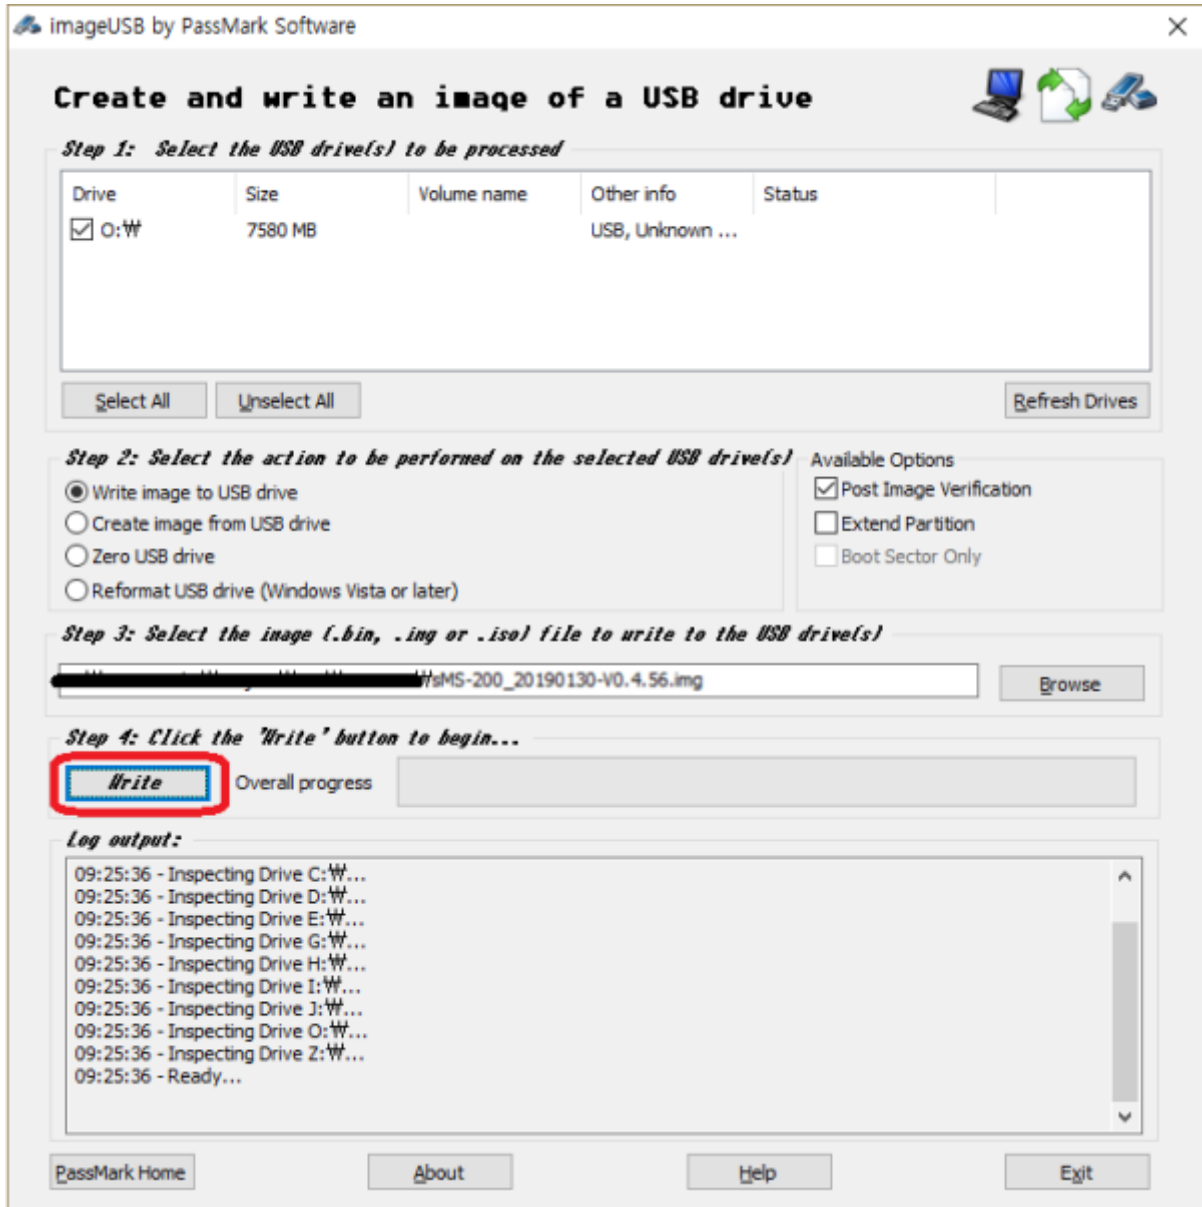

## imageUSB

[imageUSB](#) , USB 가 ,  
'Refresh Drives'

USB

USB

'Browse'

'Write'

SD

1. 가 SD SMS-200
2. SMS-200

## SD

The screenshot shows the Windows Disk Management console. At the top, a table lists the system's volumes. Below this, the physical disks are shown with their partitions and file systems. A red box highlights the partitions on Disk 1.