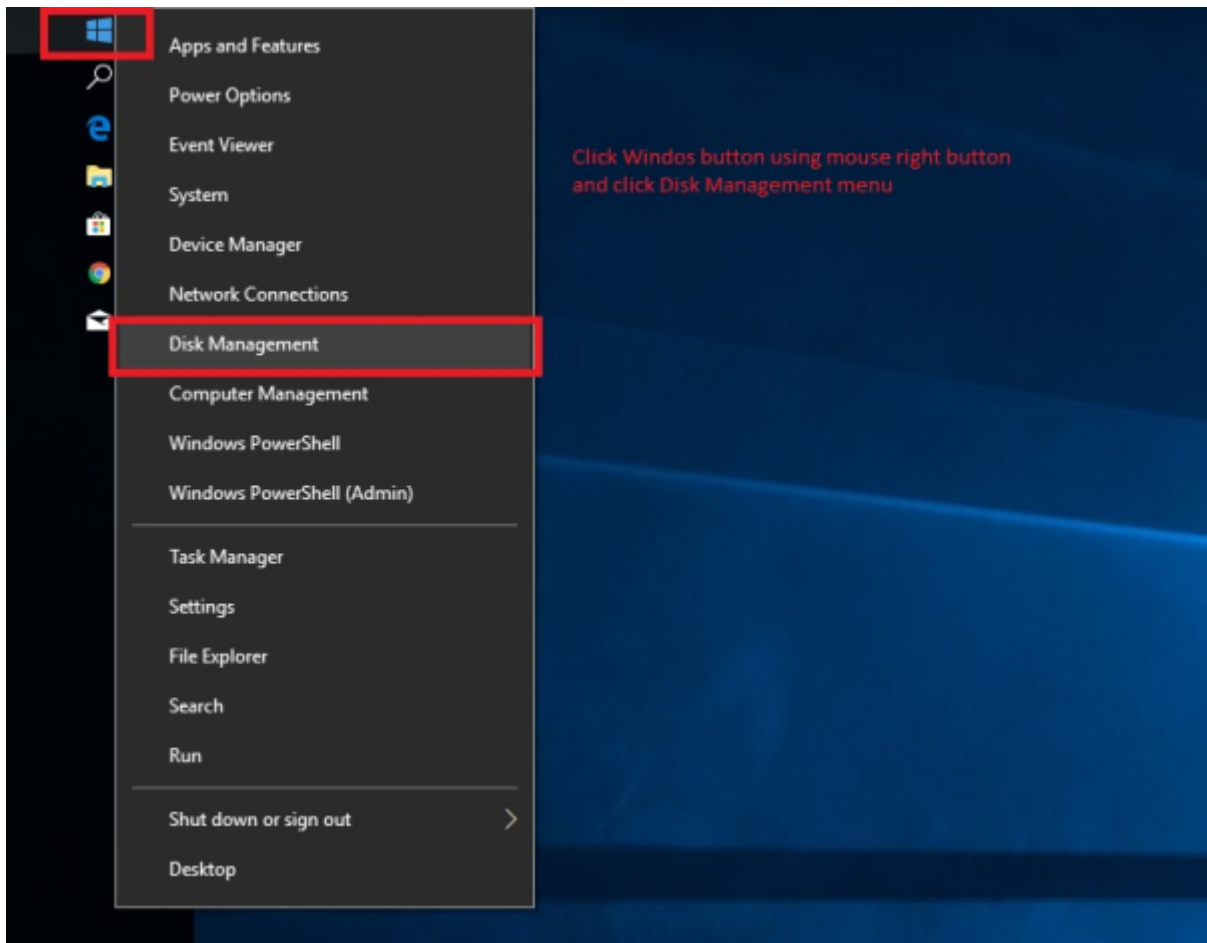

## imageUSB

[imageUSB](#) , USB 가 ,  
'Refresh Drives'

USB

USB

'Browse'

'Write'

SD

1. 가 SD SMS-200
2. SMS-200

## SD

The screenshot shows the Windows Disk Management console. At the top, a table lists the system's volumes. Below this, the physical disks are shown with their partitions and file systems. A red box highlights the partitions on Disk 1.