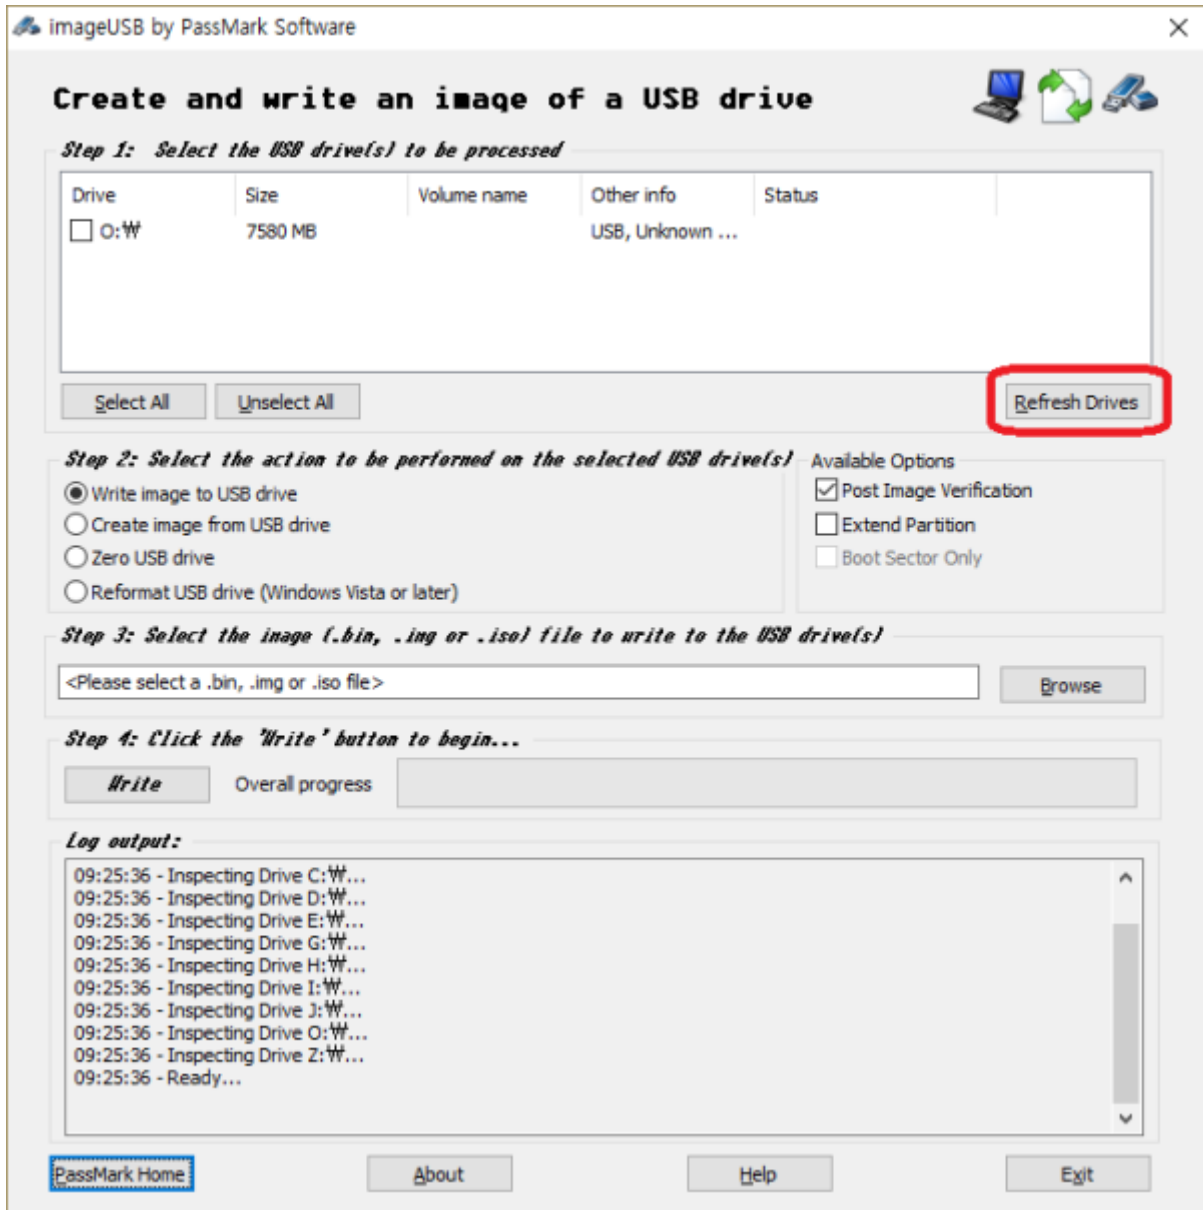

mSD

micro SD

Windows

1. SD
.(3.0 GB .gz) [new micro SD card image](#)
2. SD
.(7.9 GB .img)
3. PC [imageUSB](#) ,
4. SMS-200 SD
SD PC

imageUSB

[imageUSB](#) , USB 가 ,
'Refresh Drives'

USB

USB

'Browse'

'Write'

SD

1. 가 SD SMS-200
2. SMS-200

SD

The screenshot shows the Windows Disk Management console. At the top, a table lists the system's volumes. Below this, the details for Disk 0 and Disk 1 are shown. A red rectangle highlights the Disk 1 section, which includes a 286 MB primary partition, a 244 MB primary partition, a 6.88 GB primary partition, and 44 MB of unallocated space.