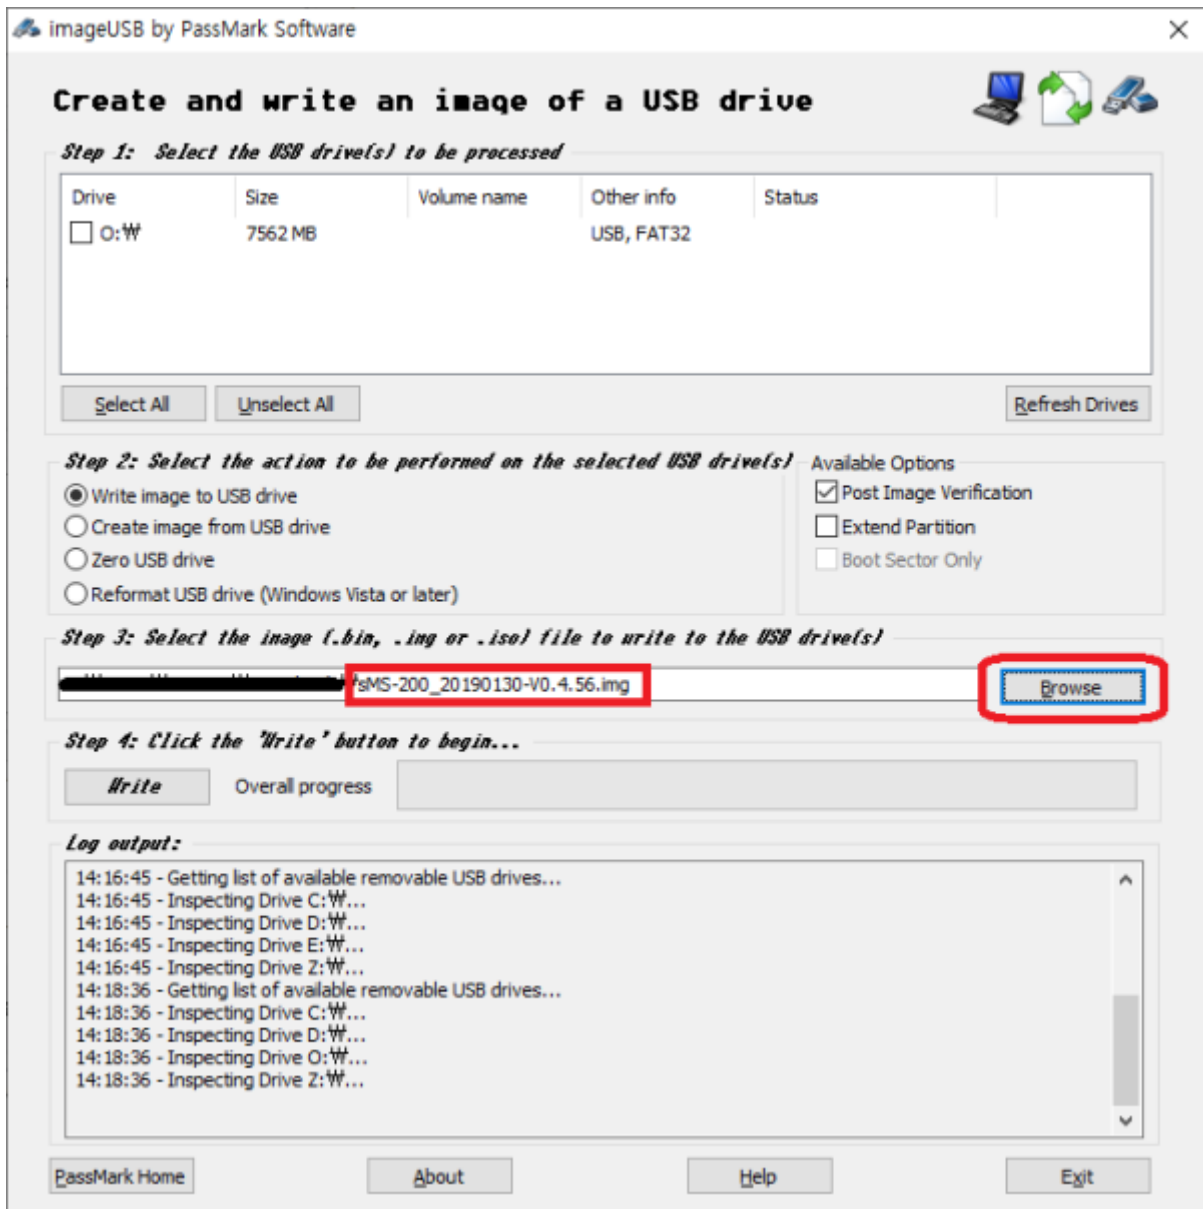

mSD

micro SD

Windows

1. SD
.(3.0 GB .gz) [new micro SD card image](#)
2. SD
.(7.9 GB .img)
3. PC [imageUSB](#) ,
4. SMS-200 SD
SD PC

imageUSB

[imageUSB](#) , USB 가 ,
'Refresh Drives'

USB

USB

'Browse'

'Write'

SD

1. 가 SD SMS-200
2. SMS-200

SD

The screenshot shows the Windows Disk Management console. At the top, a table lists the system's volumes. Below this, the details for Disk 0 and Disk 1 are shown. A red rectangle highlights the Disk 1 section, which includes a 286 MB primary partition, a 244 MB primary partition, a 6.88 GB primary partition, and 44 MB of unallocated space.