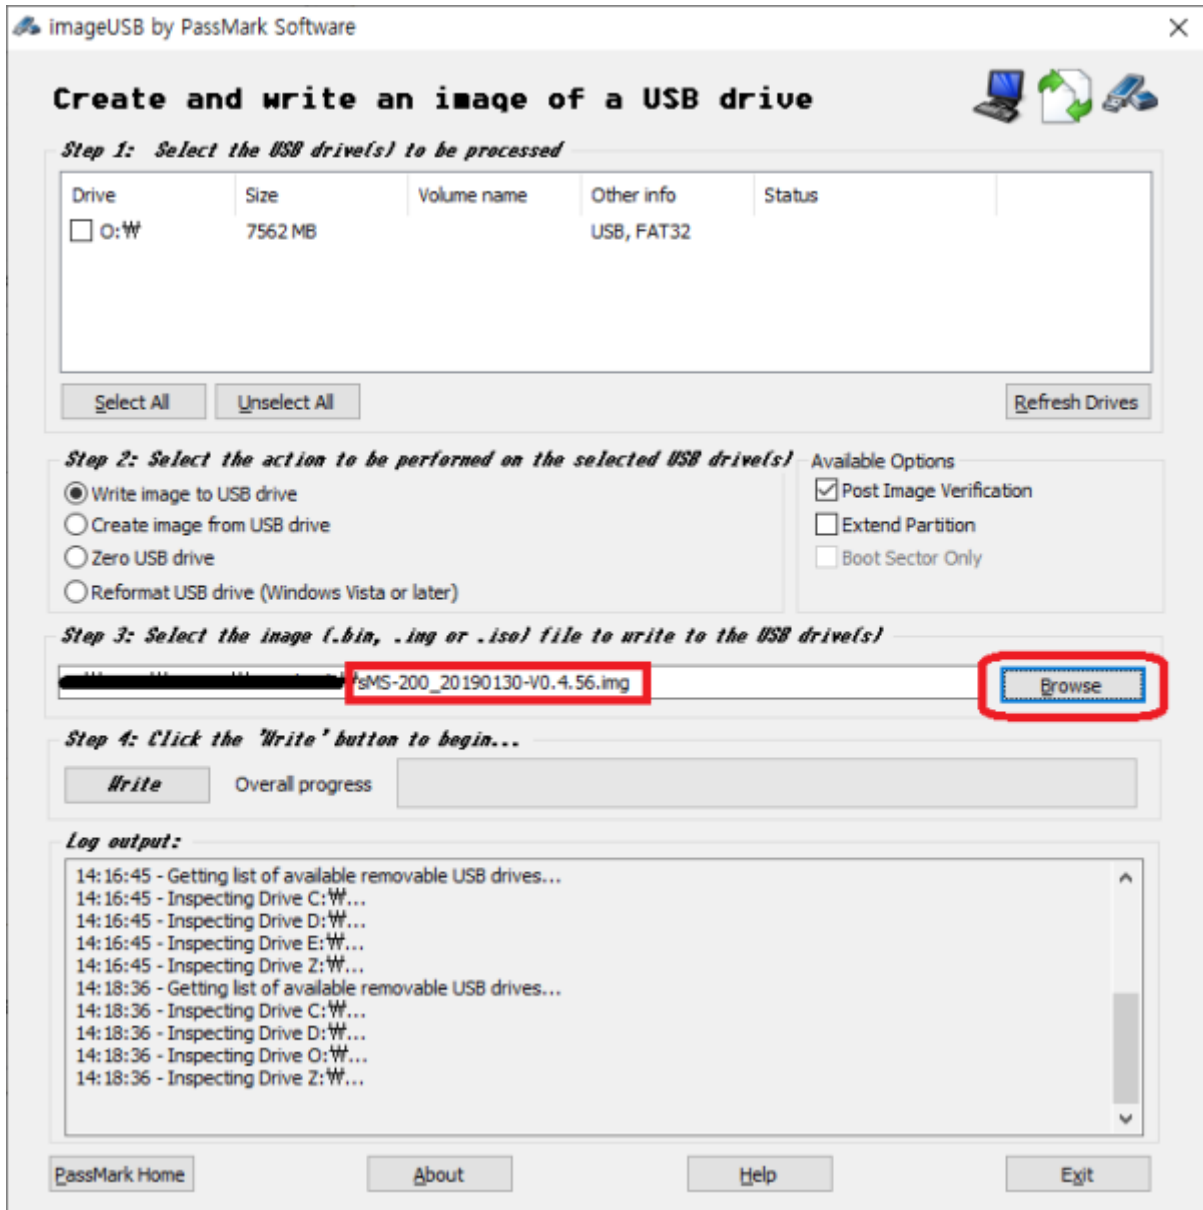

mSD

micro SD

Windows

1. SD (3.0 GB .gz) [new micro SD card image](#)
2. SD (7.9 GB .img)
3. PC [imageUSB](#) ,
4. SMS-200 SD PC

imageUSB

[imageUSB](#) , USB 가 ,
 'Refresh Drives' .

USB

USB

'Browse'

'Write'

SD

1. 가 SD SMS-200
2. SMS-200

SD

The screenshot shows the Windows Disk Management console. At the top, a table lists the system's volumes. Below this, the physical disks are shown with their partitions and file systems. A red box highlights the Disk 1 section, which is a removable drive with a total capacity of 7.45 GB. It contains three primary partitions: a 286 MB primary partition, a 244 MB primary partition, and a 6.88 GB primary partition, followed by 44 MB of unallocated space.