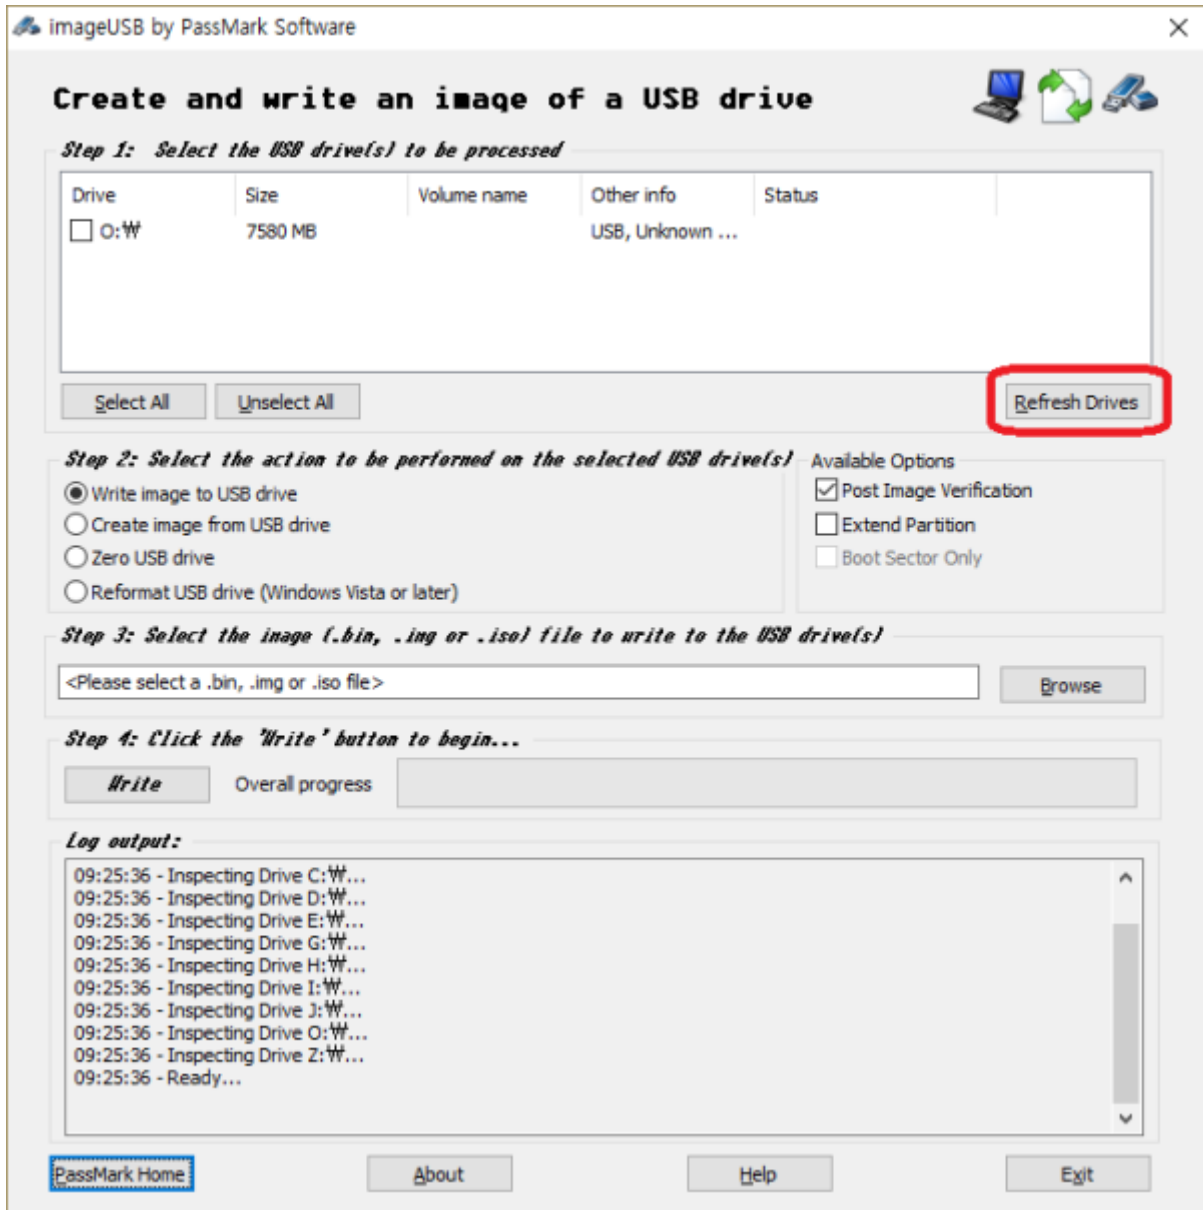

mSD

micro SD

Windows

1. SD (3.0 GB .gz) [new micro SD card image](#)
2. SD (7.9 GB .img)
3. PC [imageUSB](#) ,
4. SMS-200 SD PC

imageUSB

[imageUSB](#) , USB 가 ,
 'Refresh Drives' .

USB

USB

'Browse'

'Write'

SD

1. 가 SD SMS-200
2. SMS-200

SD

The screenshot shows the Windows Disk Management console. At the top, a table lists the system's volumes. Below this, the physical disks are shown with their partitions and file systems. A red box highlights the Disk 1 section, which is a removable drive with a total capacity of 7.45 GB. It contains three primary partitions: a 286 MB primary partition, a 244 MB primary partition, and a 6.88 GB primary partition, followed by 44 MB of unallocated space.