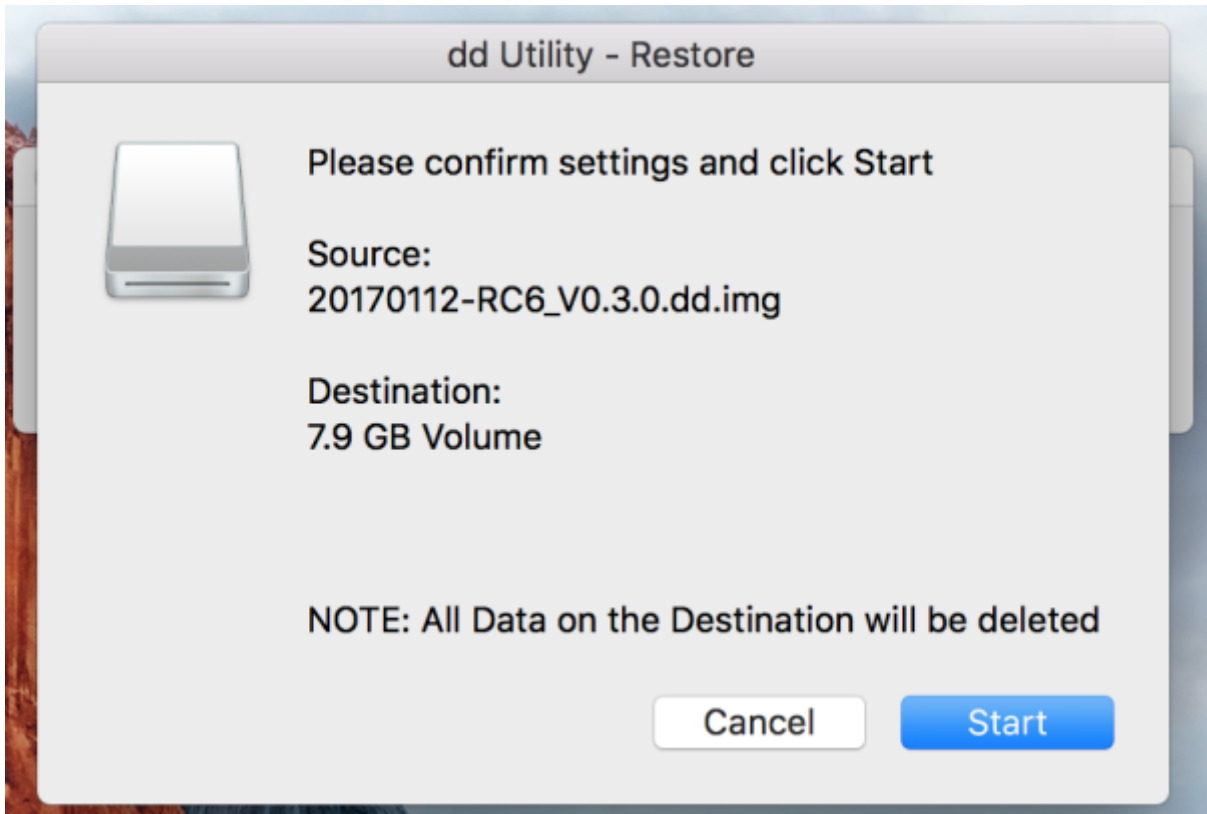

macOS

1. SD (3.0 GB .gz) new micro SD card image
2. dd-utility <https://www.thefanclub.co.za> github
3. SMS-200 SD PC SD

Start Restore

dd-utility 'Restore' .img

SD

sMS-200

SD

dd-utility