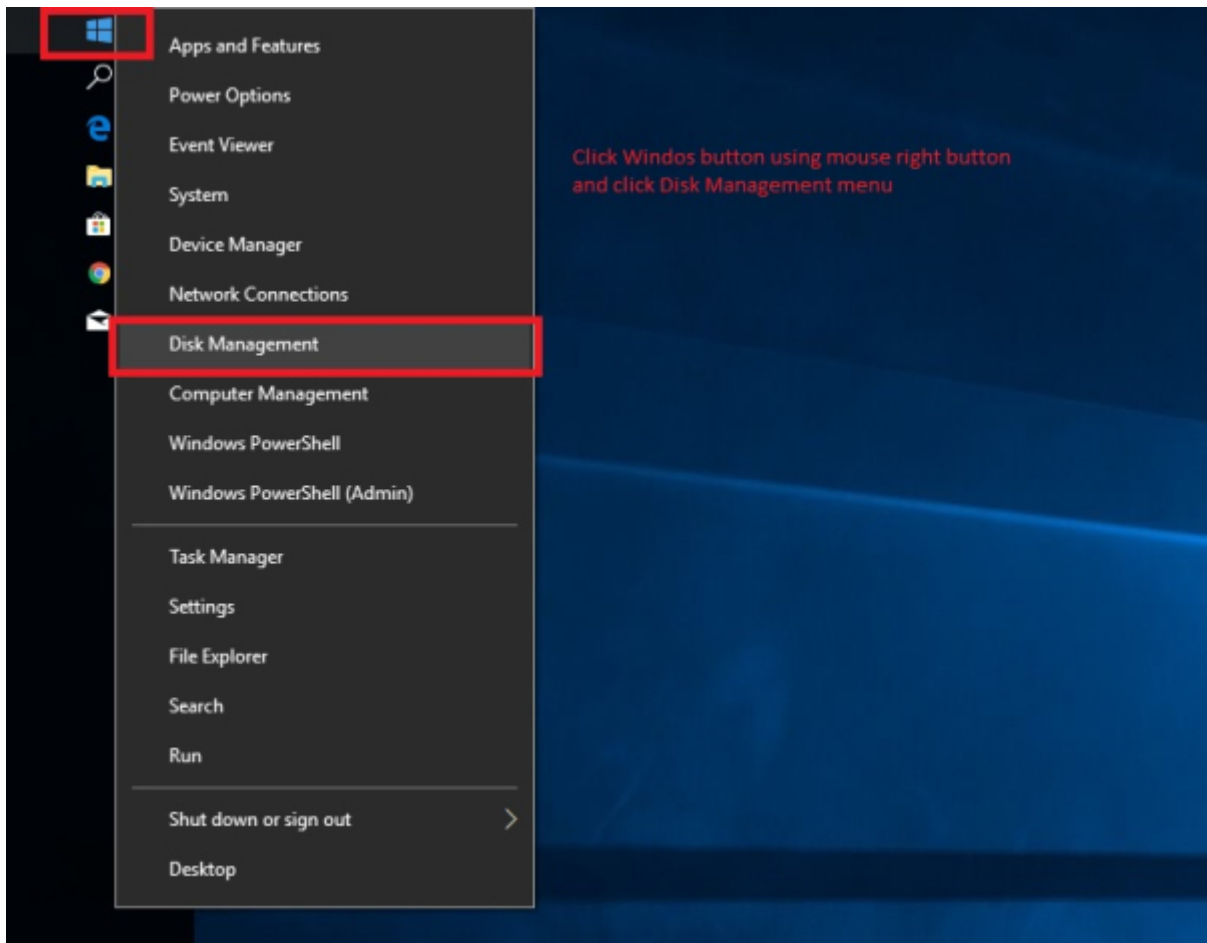

'Browse'

'Write'

SD

- 1. 가 SD SMS-200
- 2. SMS-200

SD

The screenshot shows the Windows Disk Management console. At the top, a table lists the system's volumes. Below this, the details for Disk 0 and Disk 1 are shown. A red box highlights the Disk 1 section, which includes a 286 MB primary partition, a 244 MB primary partition, a 6.88 GB primary partition, and 44 MB of unallocated space.