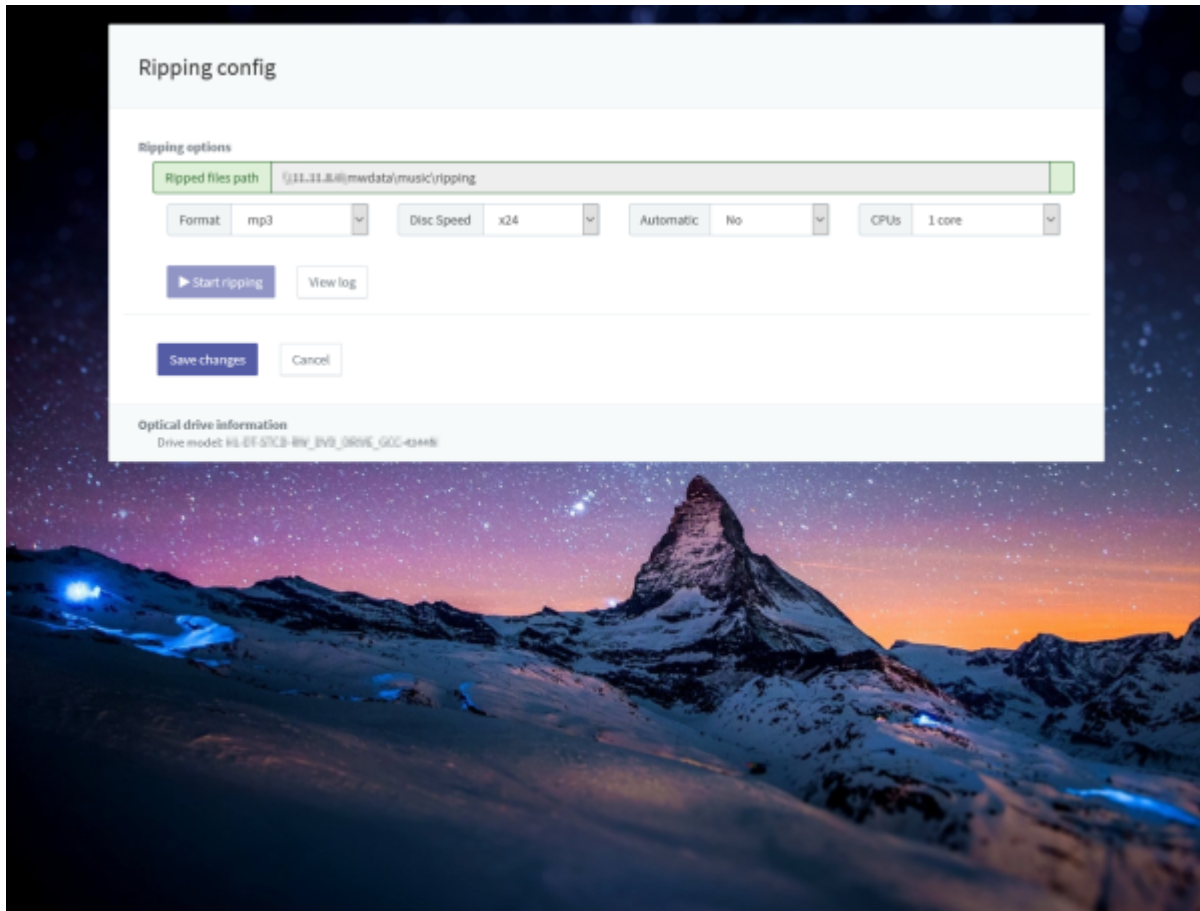

CD Ripping

aiff, mp3, wav

flac

. 'Automatic'

CD

<\\eunhasu\mwddata\music\ripping>

Check the optical disk drive first before you try to rip.

From:

<https://www.wiki.sotm-audio.com/> - **SOTM docs**

Permanent link:

<https://www.wiki.sotm-audio.com/doku.php?id=ko:cd_ripping&rev=1541745773>

Last update: **2018/11/09 01:42**