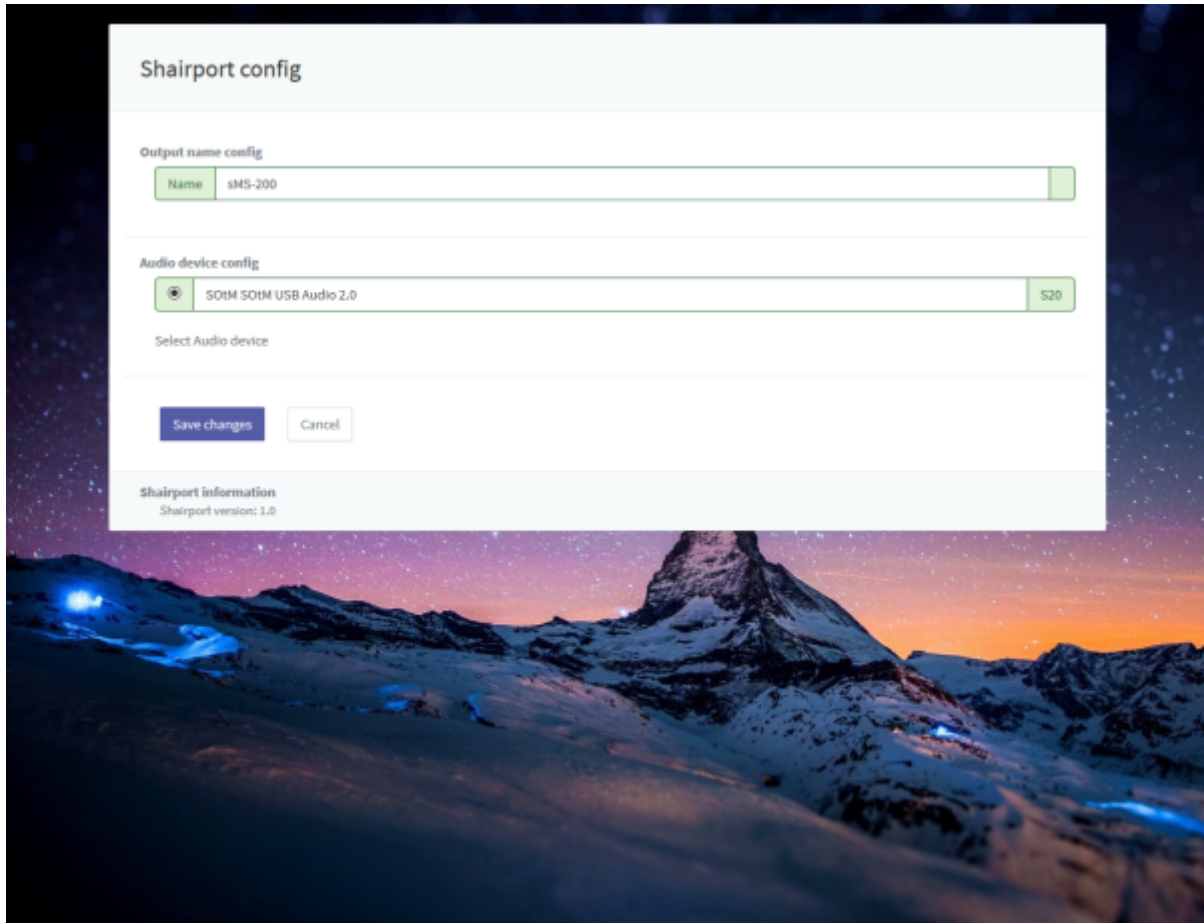

# Shairport

Shairport is a clone of Apple®'s AirPlay® feature. You can playback music when you used AirPlay® of Apple® product.

Shairport config page is simple and just select output audio. 'Name' item is for Apple® iDevices.

Example operation by Music app. Other apps could be different UI/UX to select audio output.

Touch airplay icon at bottom of Music app,

You can select output device like screen shot. Like example capture screen, if you select sMS-200, music would be out from sMS-200 device.