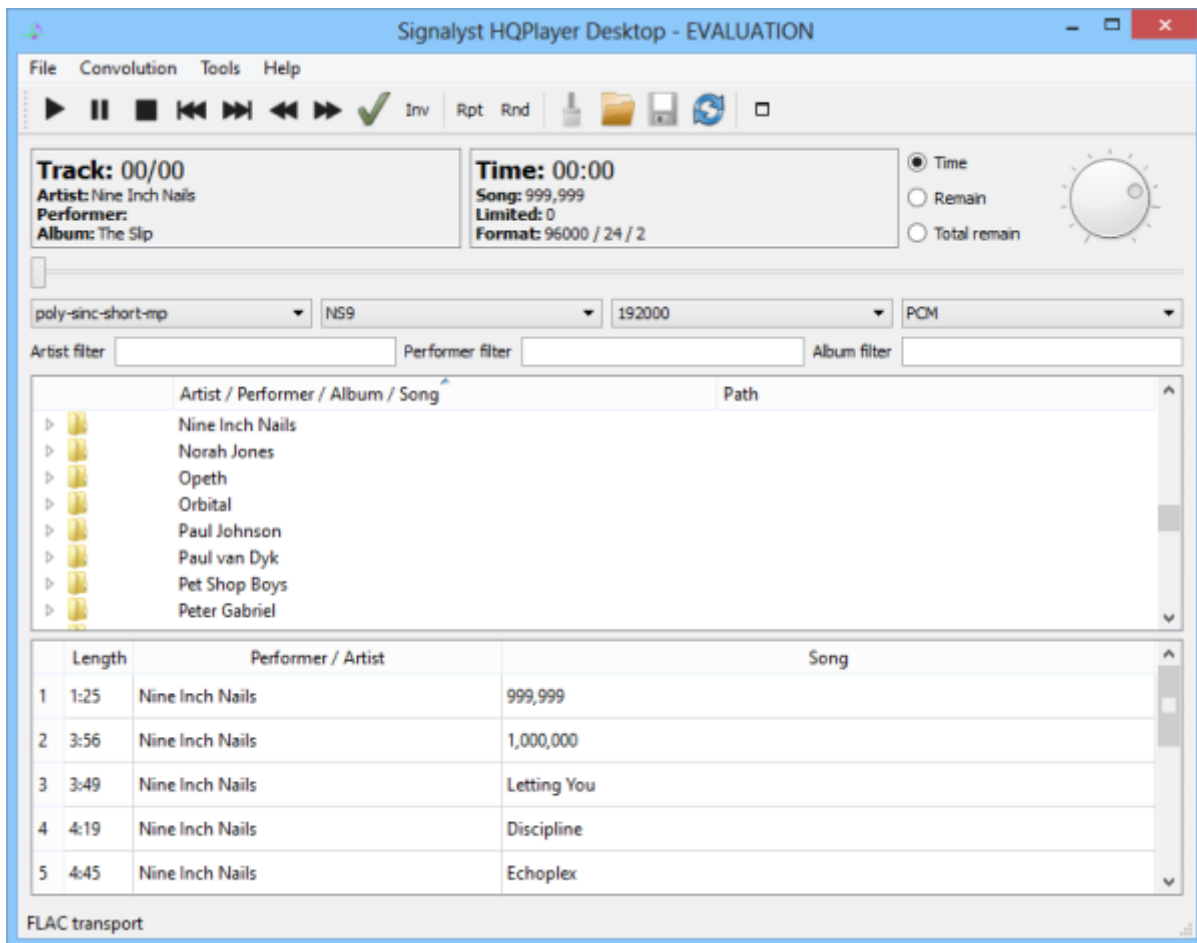

HQPlayer NAA

HQPlayer Desktop is high performance media player to be able upsampling on Windows, macOS and Linux. HQPlayer NAA is a kind of media bridge between HQPlayer Desktop and device via local network. Especially, NAA is a superb for DSD playback.